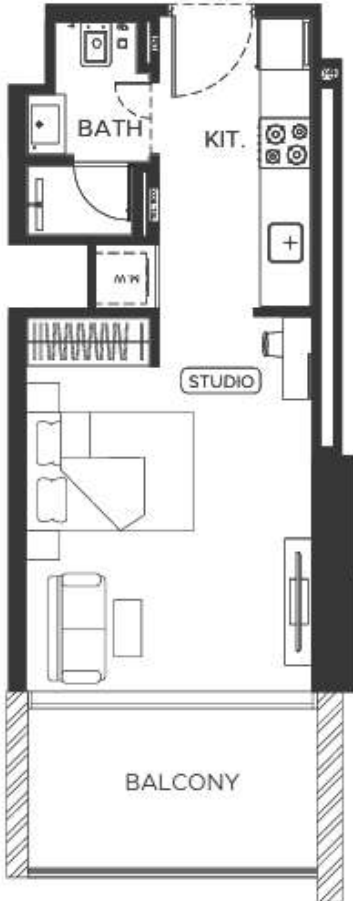

# STUDIO TYPE 01

AREA	SQ.M	SQ.FT
SUITE AREA	29.74 m <sup>2</sup>	320 ft <sup>2</sup>
BALCONY AREA	7.32 m <sup>2</sup>	79 ft <sup>2</sup>
TOTAL UNIT AREA	37.06 m <sup>2</sup>	399 ft <sup>2</sup>

FLAT DESIGN COMPONENTS	
BATH	3 m <sup>2</sup>
STUDIO	15 m <sup>2</sup>
KITCHEN	6 m <sup>2</sup>
LAUNDRY	1 m <sup>2</sup>