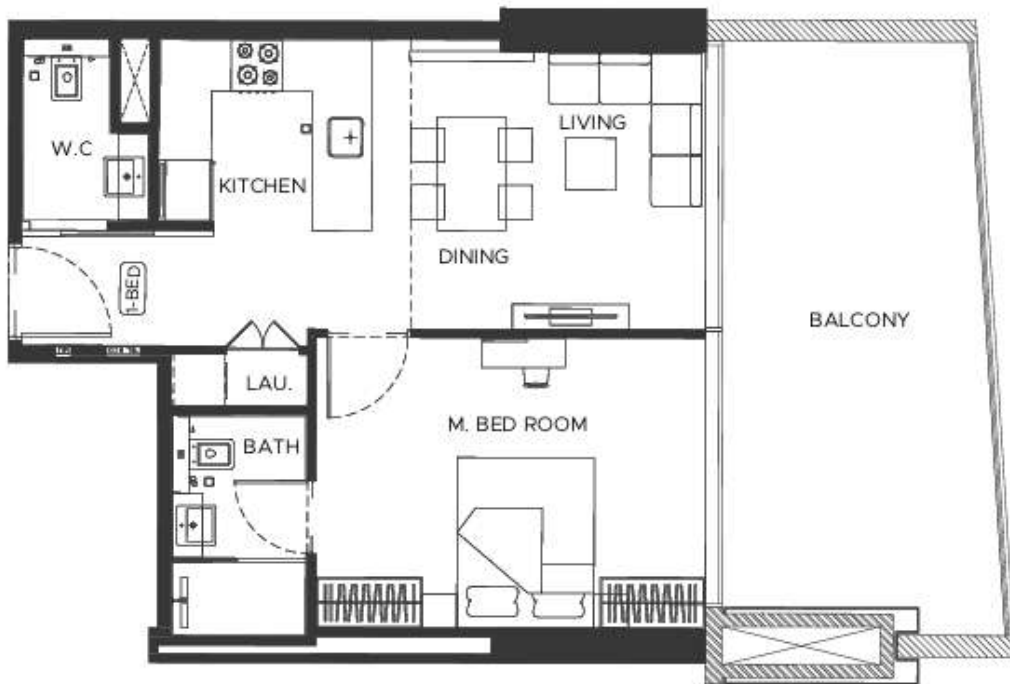

1 BEDROOM TYPE 01

AREA	SQ.M	SQ.FT
SUITE AREA	52.74 m ²	568.00 ft ²
BALCONY AREA	22.35 m ²	240.00 ft ²
TOTAL UNIT AREA	75.09 m ²	808.00 ft ²

FLAT DESIGN COMPONENTS

M.BATH	4 m ²
M.BEDROOM	16m ²
LIVING & DINING	13m ²
KITCHEN	6 m ²
CORRIDOR	6 m ²
W.C	3 m ²
LAUNDRY	1 m ²