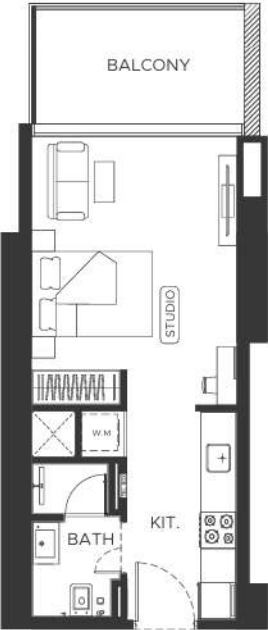

STUDIO TYPE 05

AREA	SQ.M	SQ.FT
SUITE AREA	29.82 m ²	321 ft ²
BALCONY AREA	7.62 m ²	82 ft ²
TOTAL UNIT AREA	37.44 m ²	403 ft ²

FLAT DESIGN COMPONENTS	
BATH	3 m ²
STUDIO	14 m ²
KITCHEN	6 m ²
LAUNDRY	1 m ²