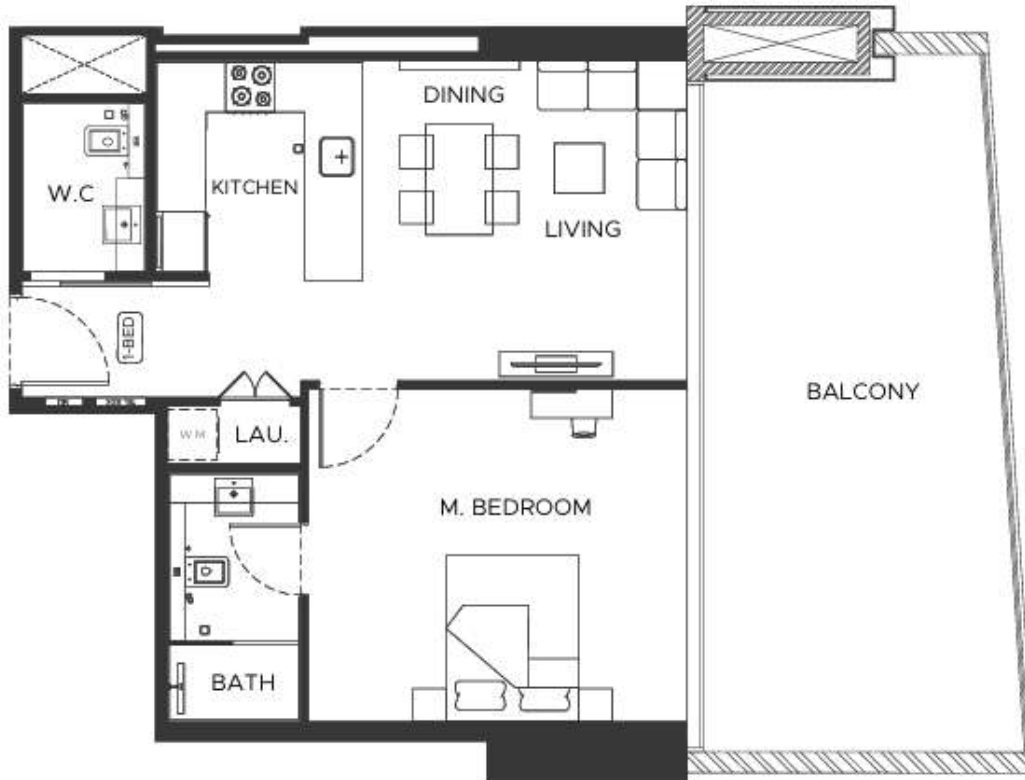

1 BEDROOM TYPE 04

AREA	SQ.M	SQ.FT
SUITE AREA	60.70 m ²	653.00 ft ²
BALCONY AREA	30.91 m ²	333.00 ft ²
TOTAL UNIT AREA	91.61 m ²	986.00 ft ²

FLAT DESIGN COMPONENTS

M BATH	5 m ²
M BEDROOM	18 m ²
LIVING & DINING	15 m ²
KITCHEN	7 m ²
CORRIDOR	6 m ²
W.C	3 m ²
LAUNDRY	1 m ²