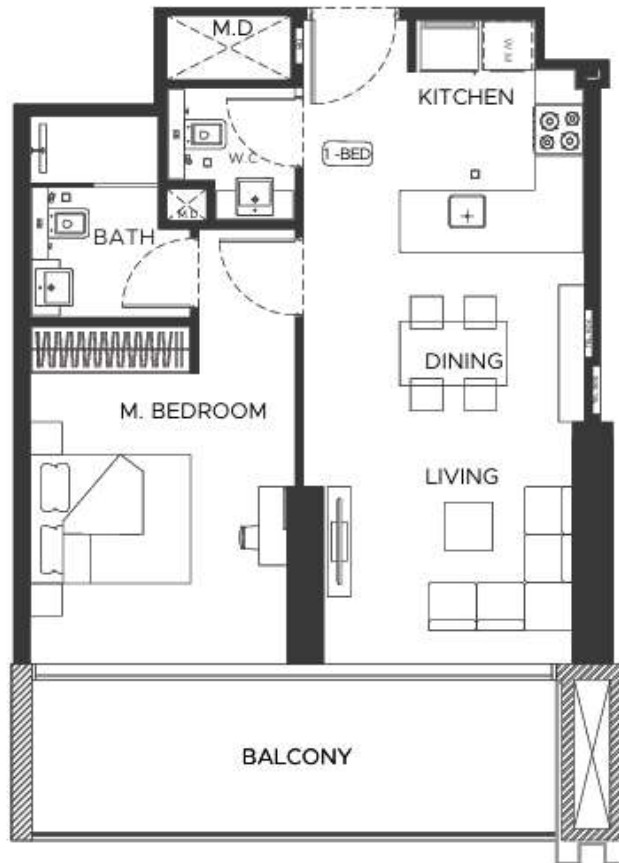

1 BEDROOM TYPE 05

AREA	SQ.M	SQ.FT
SUITE AREA	60.70 m ²	653.00 ft ²
BALCONY AREA	30.91 m ²	333.00 ft ²
TOTAL UNIT AREA	91.61 m ²	986.00 ft ²

FLAT DESIGN COMPONENTS

M.BATH	5 m ²
M.BEDROOM	18 m ²
LIVING & DINING	15 m ²
KITCHEN	7 m ²
CORRIDOR	6 m ²
W.C	3 m ²
LAUNDRY	1 m ²