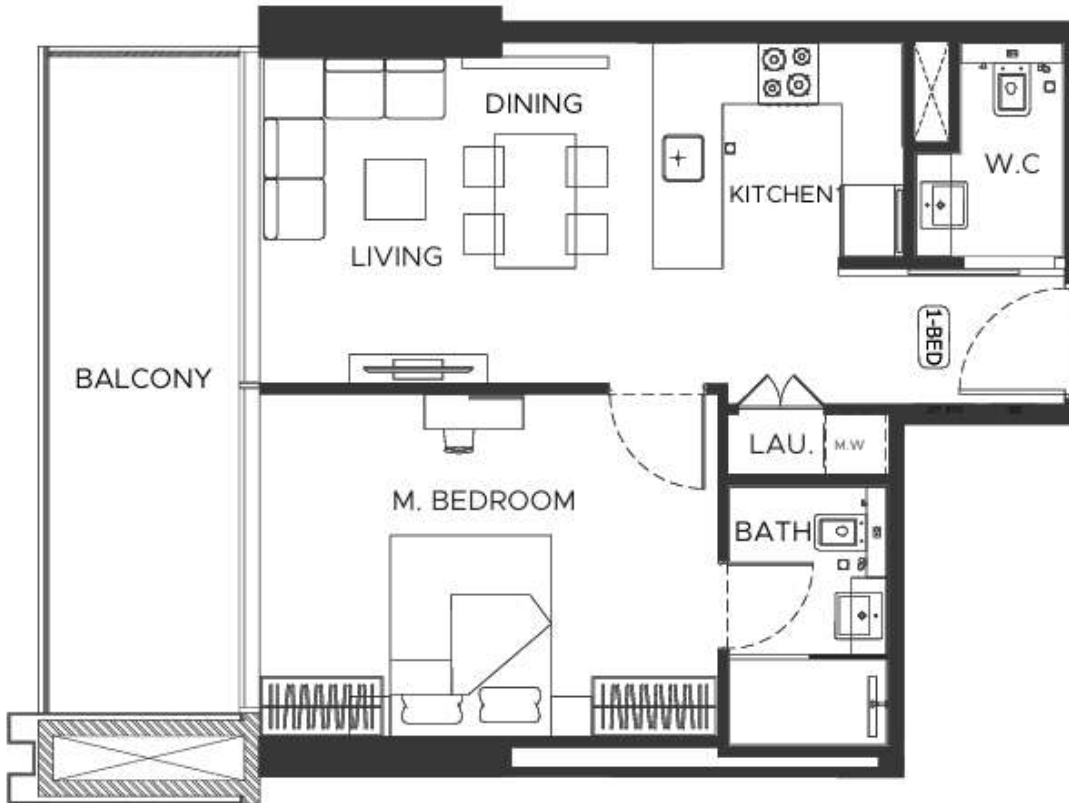

1 BEDROOM TYPE 09

AREA	SQ.M	SQ.FT
SUITE AREA	53.07 m ²	571.00 ft ²
BALCONY AREA	12.92 m ²	139.00 ft ²
TOTAL UNIT AREA	65.99 m ²	710.00 ft ²

FLAT DESIGN COMPONENTS

M.BATH	4 m ²
M.BEDROOM	16 m ²
LIVING & DINING	13m ²
KITCHEN	6 m ²
CORRIDOR	6 m ²
W.C	3 m ²
LAUNDRY	1m ²