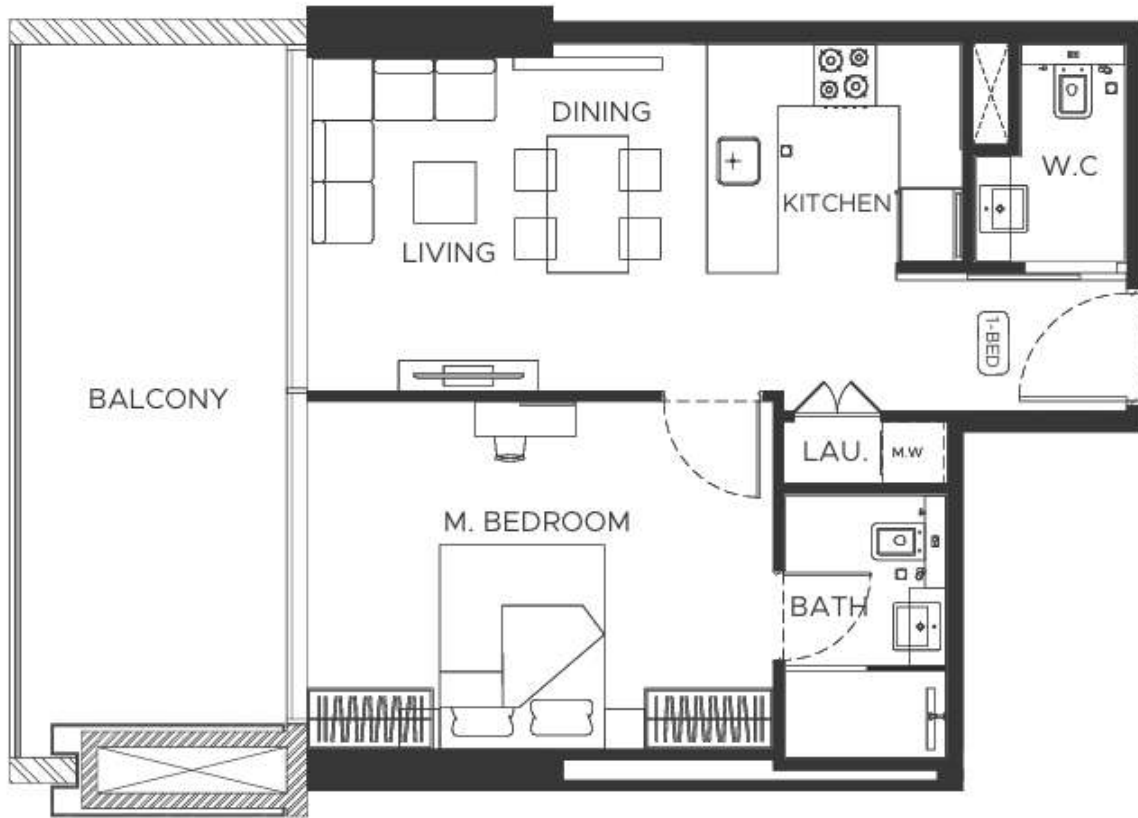

1 BEDROOM TYPE 15

AREA	SQ.M	SQ.FT
SUITE AREA	53.08 m ²	571.00 ft ²
BALCONY AREA	18.05 m ²	199.00 ft ²
TOTAL UNIT AREA	71.58 m ²	770.00 ft ²

FLAT DESIGN COMPONENTS

M.BATH	4 m ²
M.BEDROOM	16 m ²
LIVING & DINING	13 m ²
KITCHEN	6 m ²
CORRIDOR	6 m ²
W.C	3 m ²
LAUNDRY	1 m ²