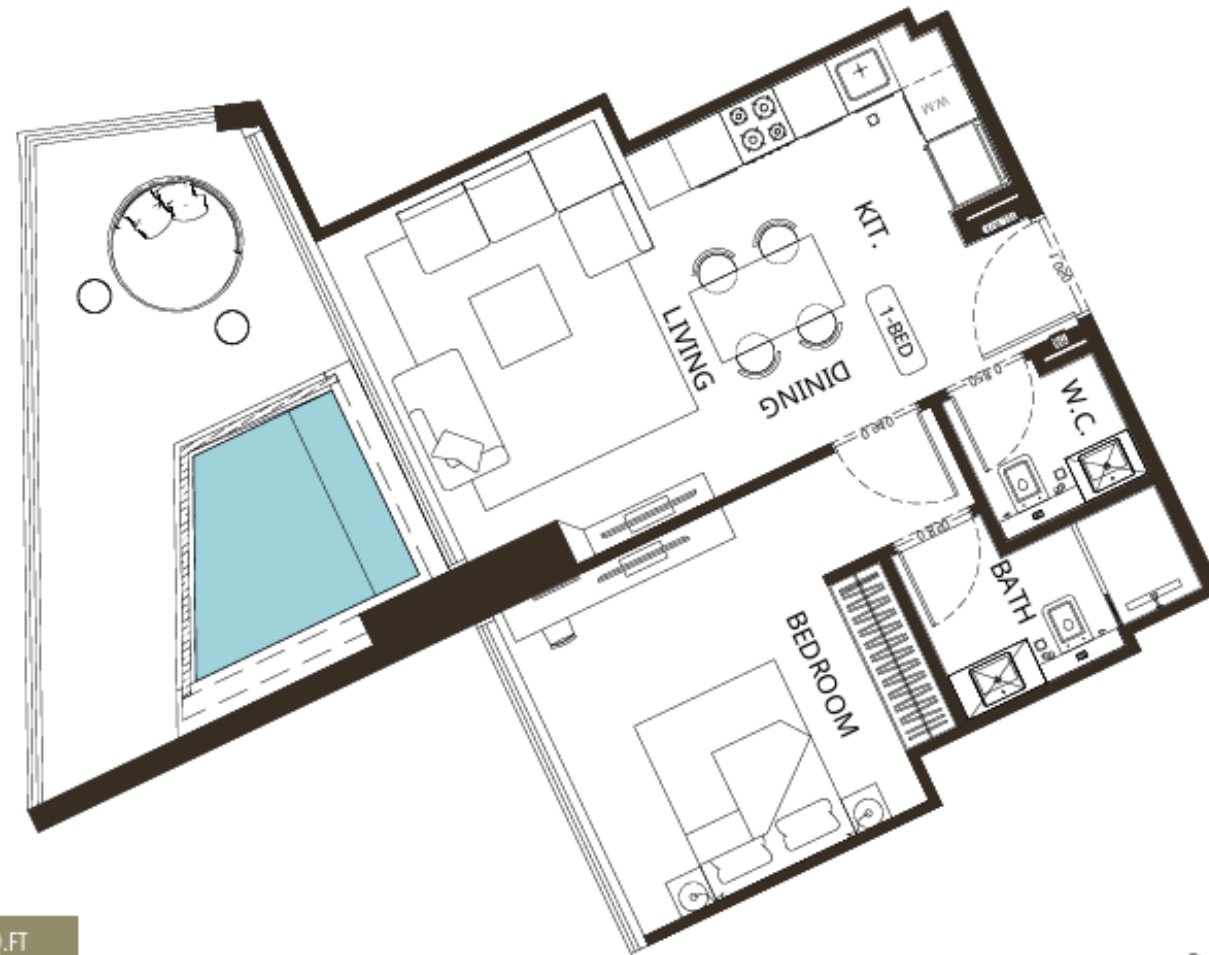

1 BEDROOM TYPE 1

AREA	SQ.M	SQ.FT
SUITE AREA	51.80 m ²	557.57 ft ²
BALCONY AREA	21.82 m ²	234.87 ft ²
TOTAL UNIT AREA	73.62 m ²	792.44 ft ²

FLAT DESIGN COMPONENTS

BATH	43 ft ²
BEDROOM	161 ft ²
FOYER	53 ft ²
KITCHEN & DINING	86 ft ²
LIVING	140 ft ²
W.C	32 ft ²