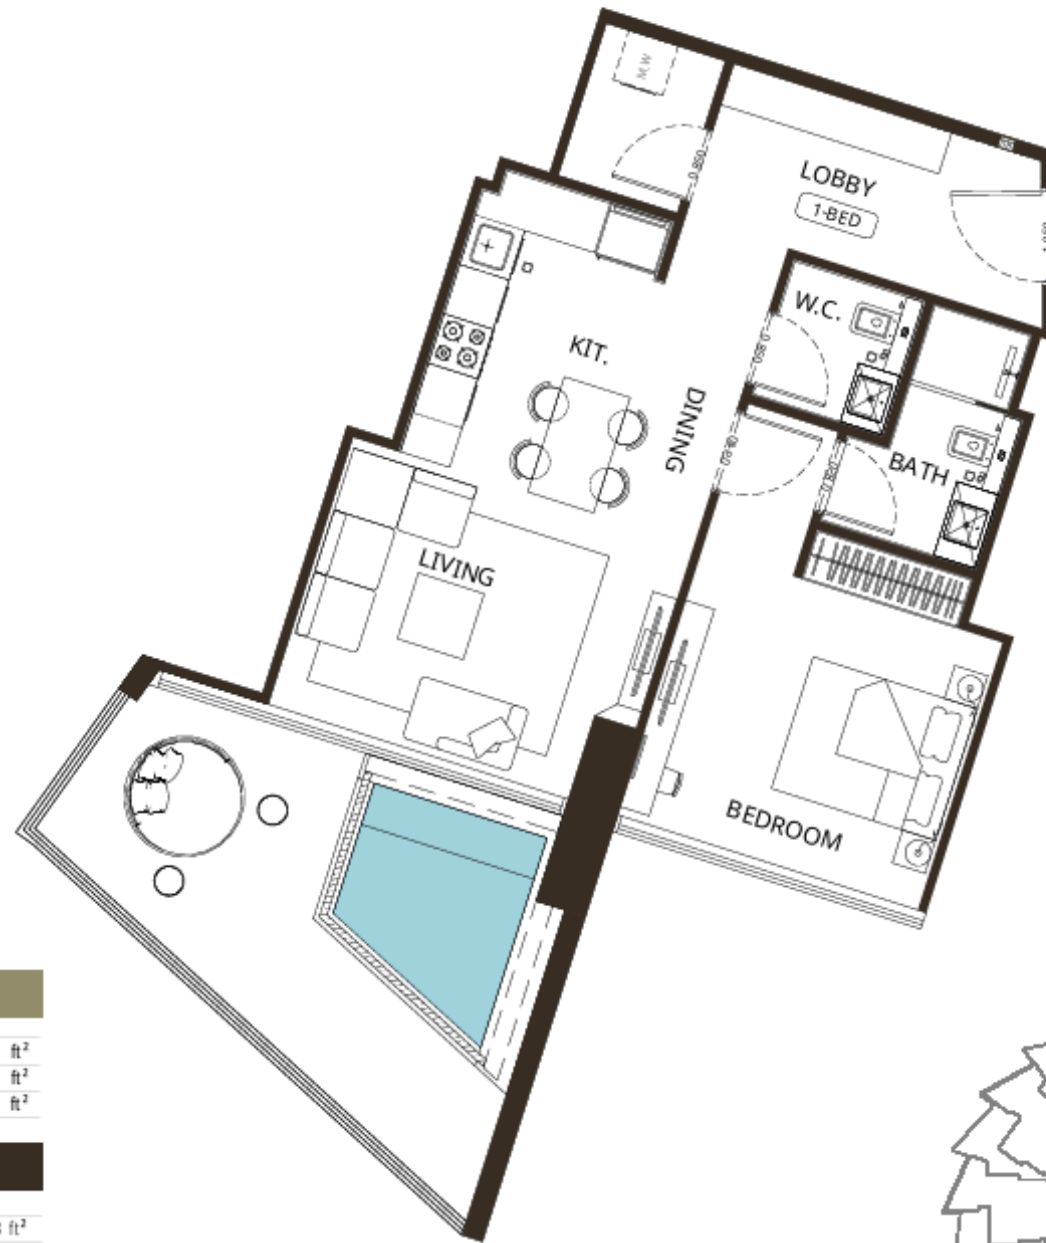

1 BEDROOM TYPE 2

AREA	SQ.M	SQ.FT
SUITE AREA	62.56 m ²	673.39 ft ²
BALCONY AREA	62.56 m ²	234.87 ft ²
TOTAL UNIT AREA	62.56 m ²	908.26 ft ²

FLAT DESIGN COMPONENTS

BATH	43 ft ²
BEDROOM	161 ft ²
FOYER	86 ft ²
KITCHEN & DINING	86 ft ²
LIVING	140 ft ²
W.C	32 ft ²
LAUNDRY	32 ft ²
CORRIDOR	54 ft ²