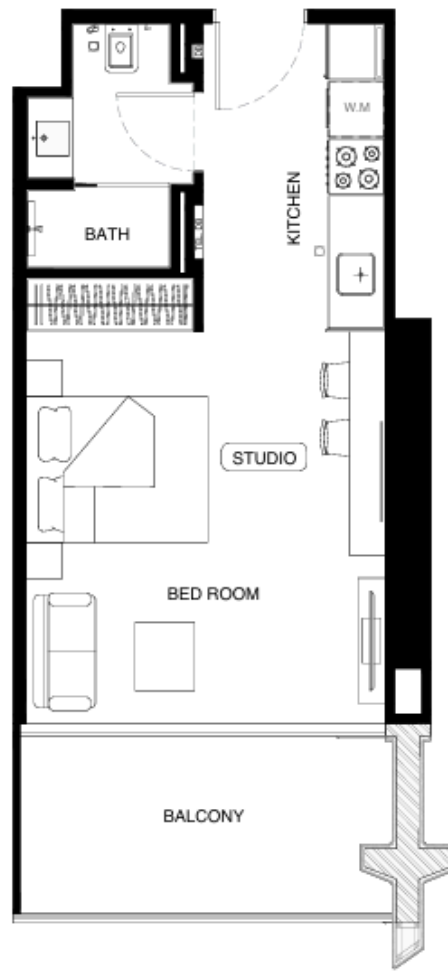

STUDIO TYPE 04

AREA	SQ.M.	SQ.FT.
SUITE AREA	33.40 m ²	359.51 ft ²
BALCONY AREA	8.61 m ²	92.68 ft ²
TOTAL UNIT AREA	42.01 m ²	452.19 ft ²

FLAT DESIGN COMPONENTS

BATH	4 m ²
STUDIO	18 m ²
KITCHEN	7 m ²