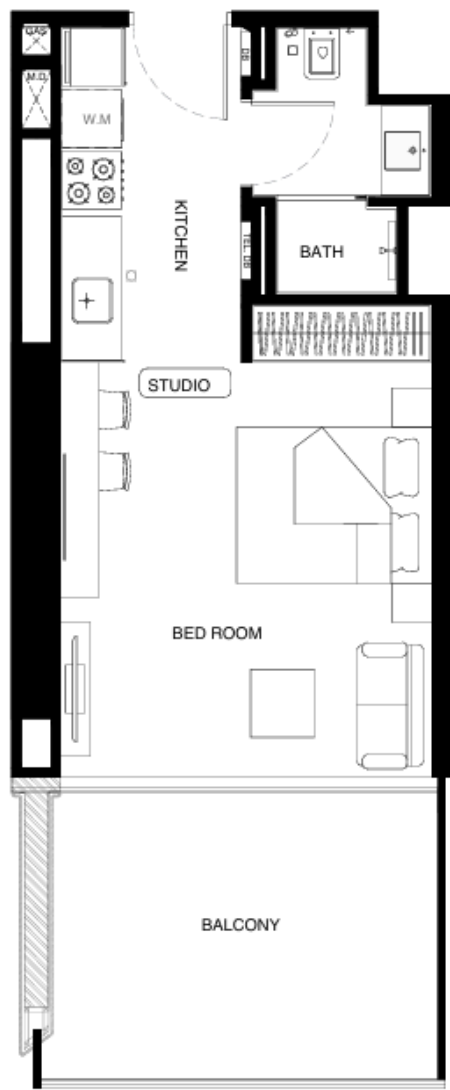

STUDIO TYPE 05

AREA	SQ.M.	SQ.FT.
------	-------	--------

SUITE AREA	31.73 m ²	341.54 ft ²
BALCONY AREA	12.41 m ²	133.58 ft ²
TOTAL UNIT AREA	44.14 m ²	475.12 ft ²

FLAT DESIGN COMPONENTS

BATH	4 m ²
STUDIO	17 m ²
KITCHEN	7 m ²