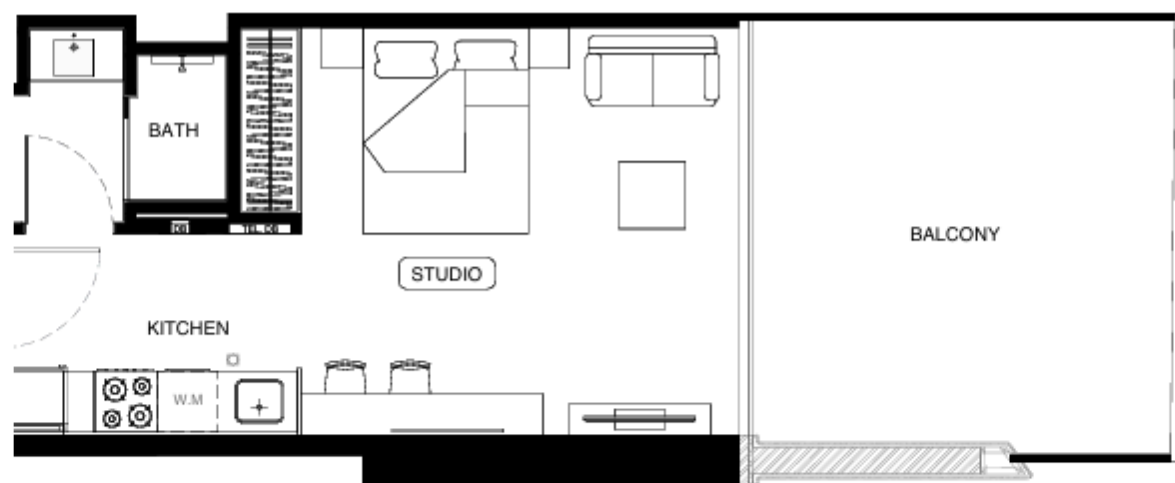

STUDIO TYPE 07

AREA	SQ.M.	SQ.FT.
SUITE AREA	31.46 m ²	338.63 ft ²
BALCONY AREA	17.95 m ²	193.21 ft ²
TOTAL UNIT AREA	49.41 m ²	531.84 ft ²

FLAT DESIGN COMPONENTS

BATH	4 m ²
STUDIO	18 m ²
KITCHEN	6 m ²