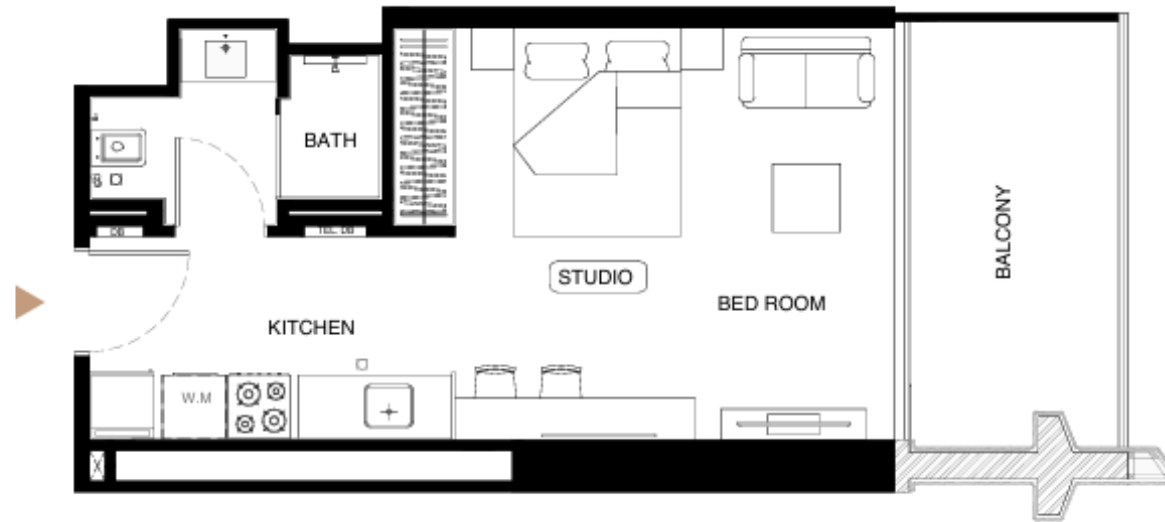

STUDIO TYPE 10

AREA	SQ.M.	SQ.FT.
------	-------	--------

SUITE AREA	33.00 m ²	355.21 ft ²
BALCONY AREA	8.82 m ²	94.94 ft ²
TOTAL UNIT AREA	41.82 m ²	450.15 ft ²

FLAT DESIGN COMPONENTS

BATH	4 m ²
STUDIO	18 m ²
KITCHEN	7 m ²