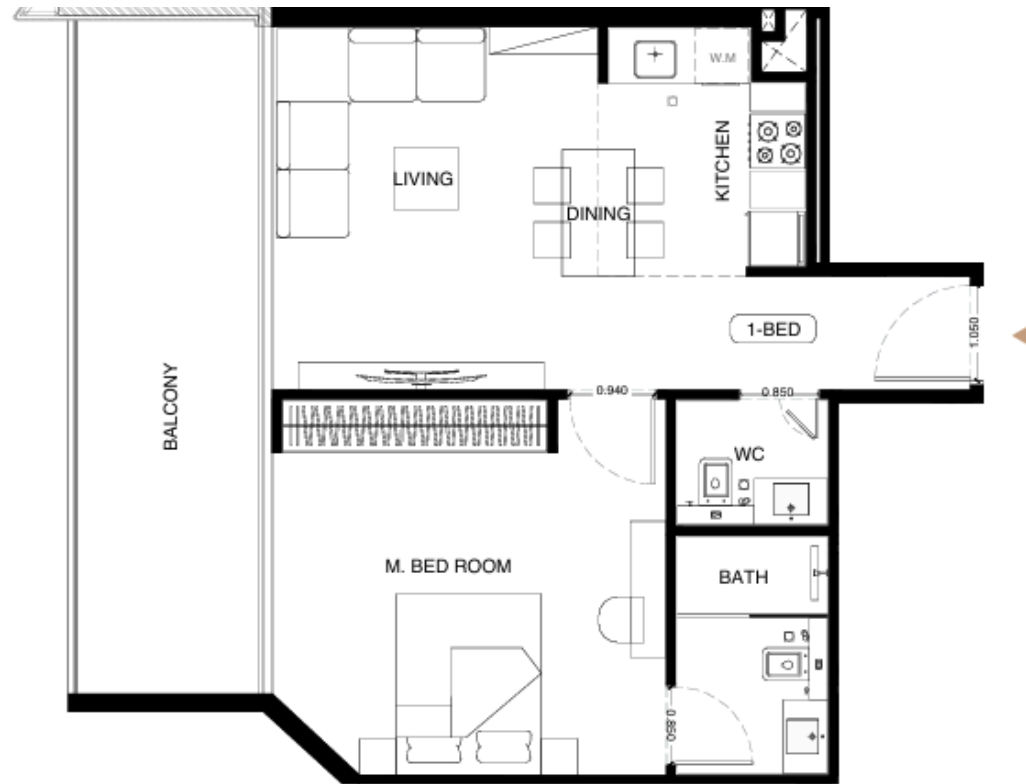

1 BEDROOM TYPE 03

AREA	SQ.M.	SQ.FT.
SUITE AREA	55.35 m ²	595.78 ft ²
BALCONY AREA	15.70 m ²	168.99 ft ²
TOTAL UNIT AREA	71.05 m ²	764.78 ft ²

FLAT DESIGN COMPONENTS

M.BATH	5 m ²
M.BEDROOM	18 m ²
LIVING & DINING	14 m ²
KITCHEN	6 m ²
CORRIDOR	5 m ²
WC	2 m ²