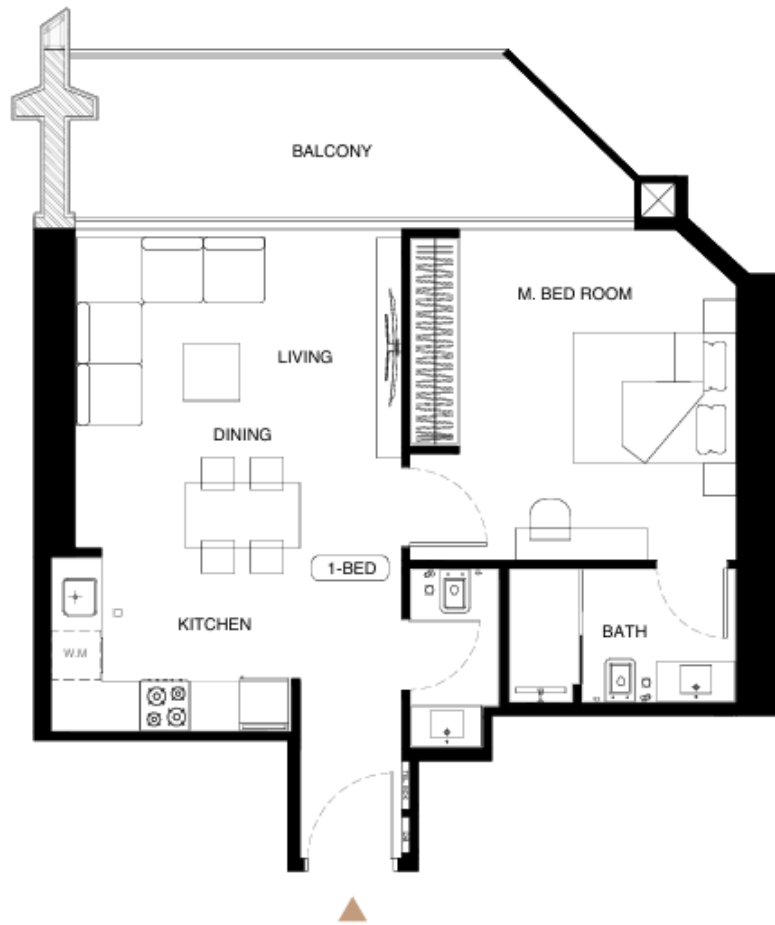

1 BEDROOM TYPE 05

AREA	SQ.M.	SQ.FT.
SUITE AREA	56.68 m ²	610.10 ft ²
BALCONY AREA	13.30 m ²	143.16 ft ²
TOTAL UNIT AREA	69.98 m ²	753.26 ft ²

FLAT DESIGN COMPONENTS

M.BATH	5 m ²
M.BEDROOM	16 m ²
LIVING & DINING	17 m ²
KITCHEN	6 m ²
CORRIDOR	4 m ²
WC	2 m ²