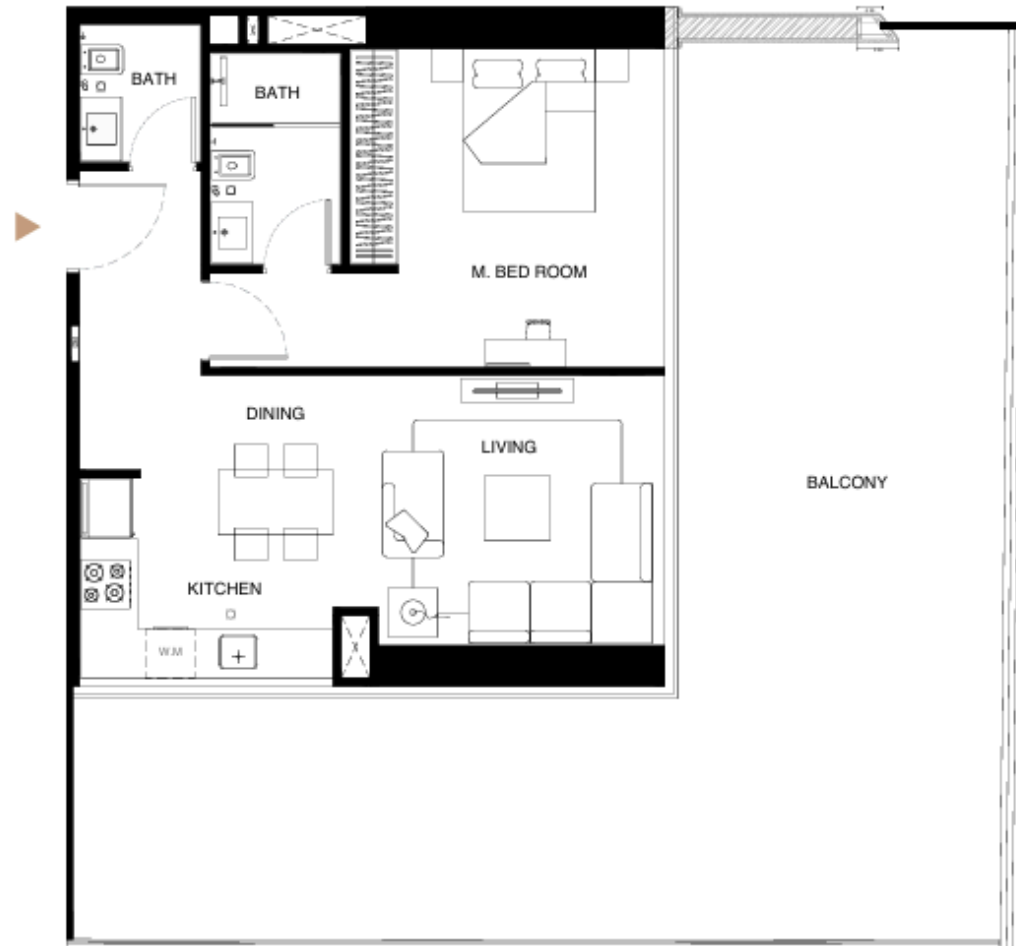

1 BEDROOM TYPE 09

AREA	SQ.M.	SQ.FT.
SUITE AREA	58.03 m ²	624.63 ft ²
BALCONY AREA	69.20 m ²	744.86 ft ²
TOTAL UNIT AREA	127.23 m ²	1369.49 ft ²

FLAT DESIGN COMPONENTS

M.BATH	4 m ²
M.BEDROOM	17 m ²
LIVING	13 m ²
KITCHEN & DINING	8 m ²
CORRIDOR	10 m ²
BATH	3 m ²