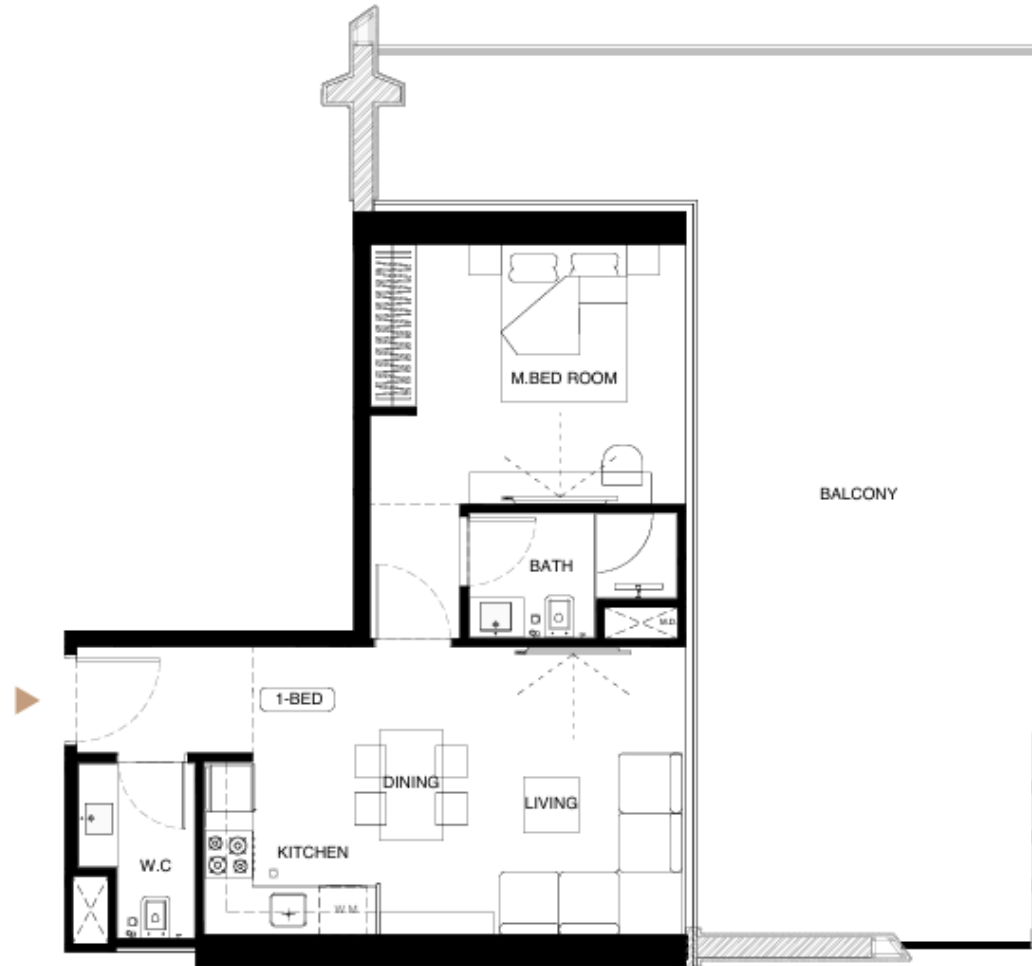

1 BEDROOM TYPE 11

AREA	SQ.M.	SQ.FT.
SUITE AREA	51.83 m ²	557.89 ft ²
BALCONY AREA	59.18 m ²	637.01 ft ²
TOTAL UNIT AREA	111.01 m ²	1194.90 ft ²

FLAT DESIGN COMPONENTS

M.BATH	4 m ²
M.BEDROOM	15 m ²
LIVING & DINING	20 m ²
KITCHEN	5 m ²
CORRIDOR	5 m ²
WC	3 m ²