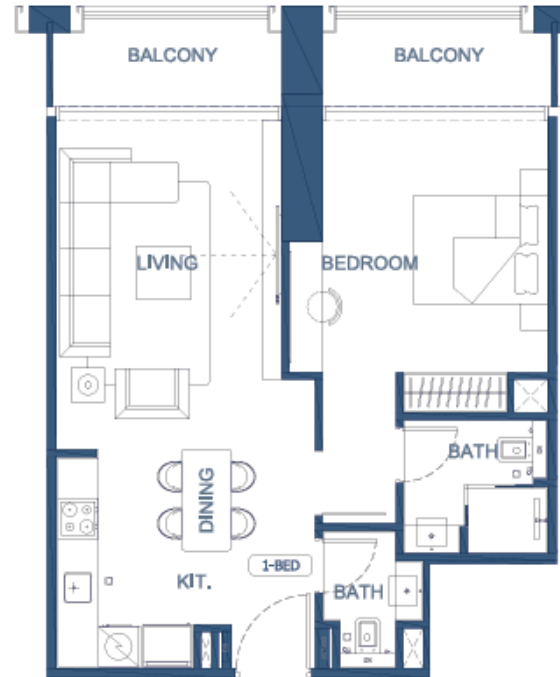

1 BEDROOM TYPE 02

AREA	SQ. M	SQ. FT
SUITE AREA	58.10 m ²	625.38 ft ²
BALCONY AREA	10.83 m ²	116.57 ft ²
TOTAL UNIT AREA	68.93 m ²	741.96 ft ²

FLAT DESIGN COMPONENTS

M.BATH	4 m ²
M.BEDROOM	17 m ²
LIVING	17 m ²
KITCHEN & DINING	8 m ²
CORRIDOR	4 m ²
WC	3 m ²