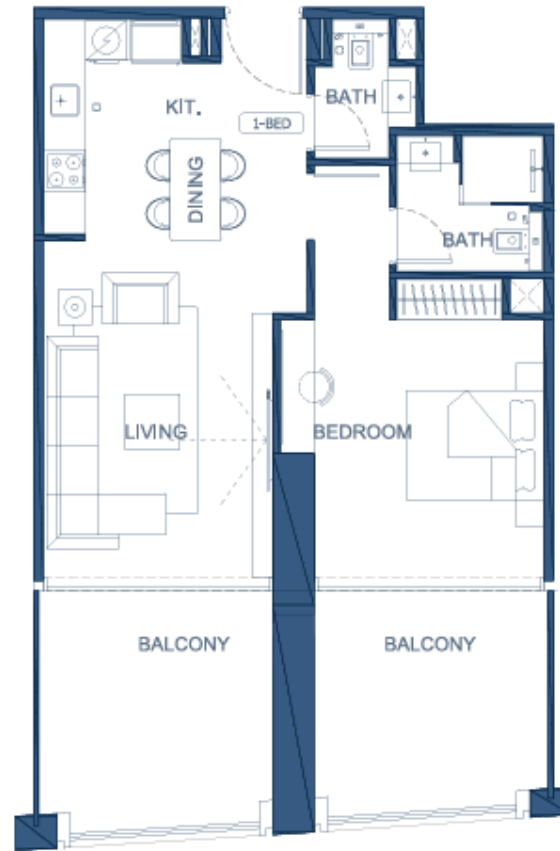

1 BEDROOM TYPE 03

AREA	SQ. M	SQ. FT
SUITE AREA	58.15 m ²	625.92 ft ²
BALCONY AREA	25.99 m ²	279.75 ft ²
TOTAL UNIT AREA	84.14 m ²	905.68 ft ²

FLAT DESIGN COMPONENTS

M.BATH	4 m ²
M.BEDROOM	17 m ²
LIVING	16 m ²
KITCHEN & DINING	8 m ²
CORRIDOR	4 m ²
WC	3 m ²