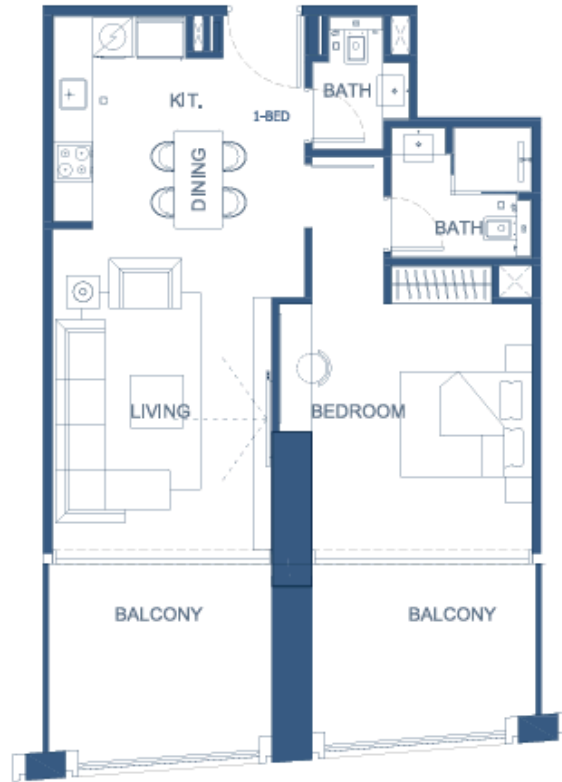

1 BEDROOM TYPE 04

AREA	SQ. M	SQ. FT
SUITE AREA	58.10 m ²	625.38 ft ²
BALCONY AREA	22.10 m ²	237.88 ft ²
TOTAL UNIT AREA	80.20 m ²	863.27 ft ²

FLAT DESIGN COMPONENTS

M.BATH	4 m ²
M.BEDROOM	17 m ²
LIVING	16 m ²
KITCHEN & DINING	8 m ²
CORRIDOR	4 m ²
WC	3 m ²