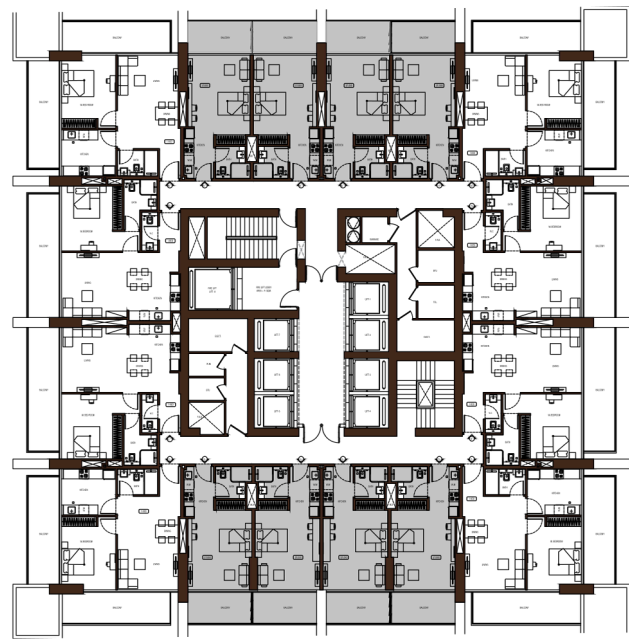

FLOOR PLAN

1 Bedroom Unit

2 | 7 | 10 | 15

1 BEDROOM

AREA	SQ.M
WITH BALCONY/TERRACE	78 - 85 m ²
WITHOUT BALCONY/ TERRACE	58 - 63 m ²