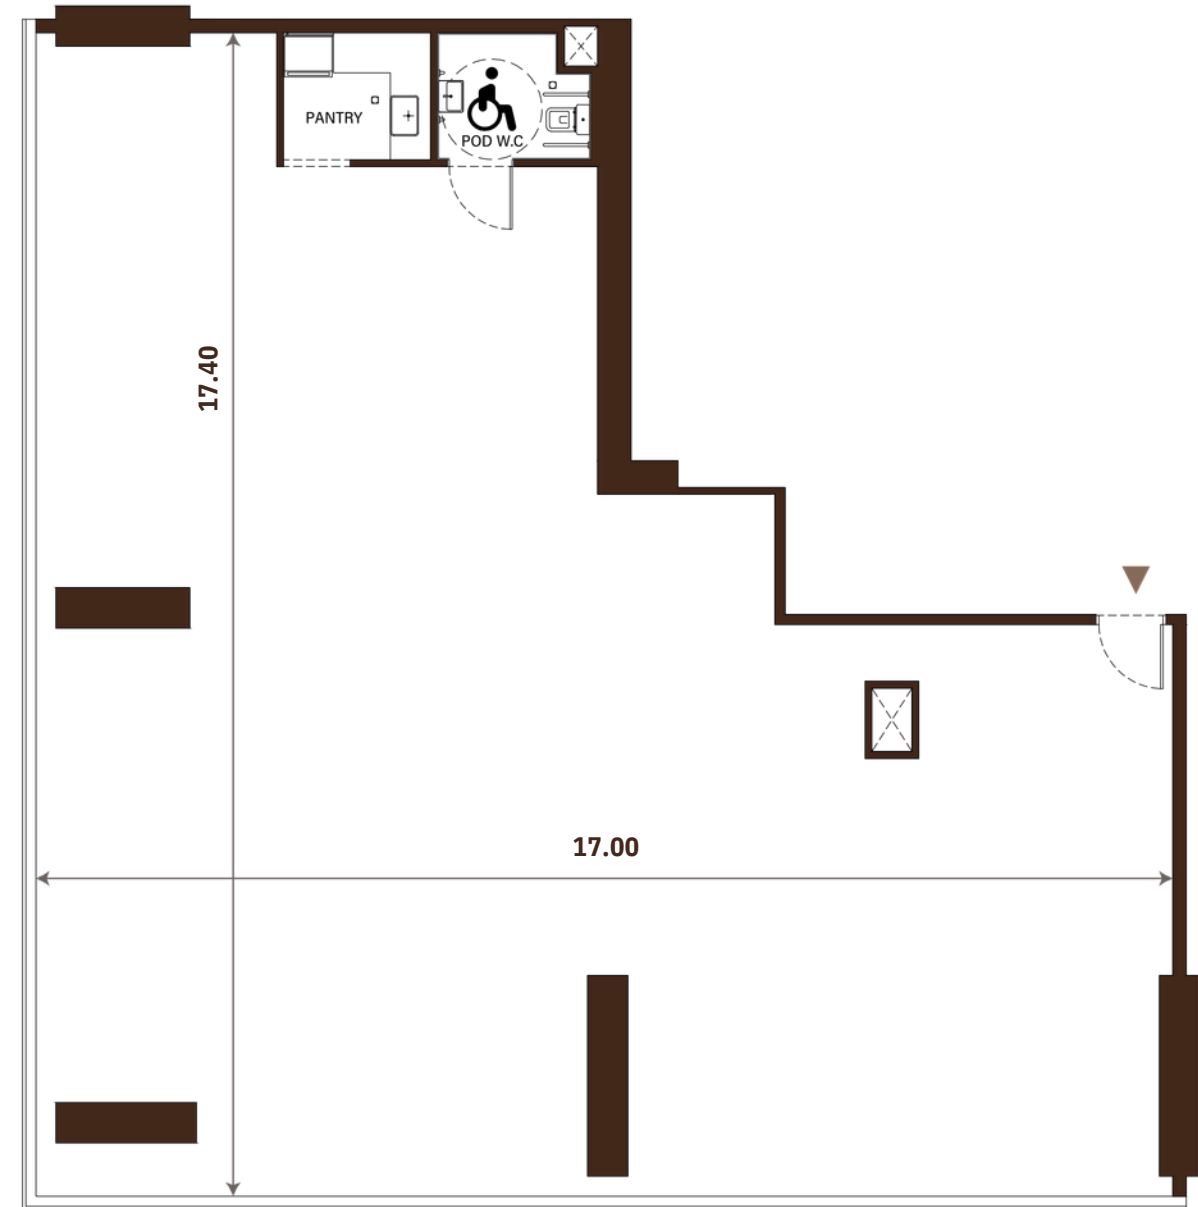

Office Floor Plan Level 4

Office Unit 04

AREA	SQ.M
Unit	241 m ²

TYPE 2