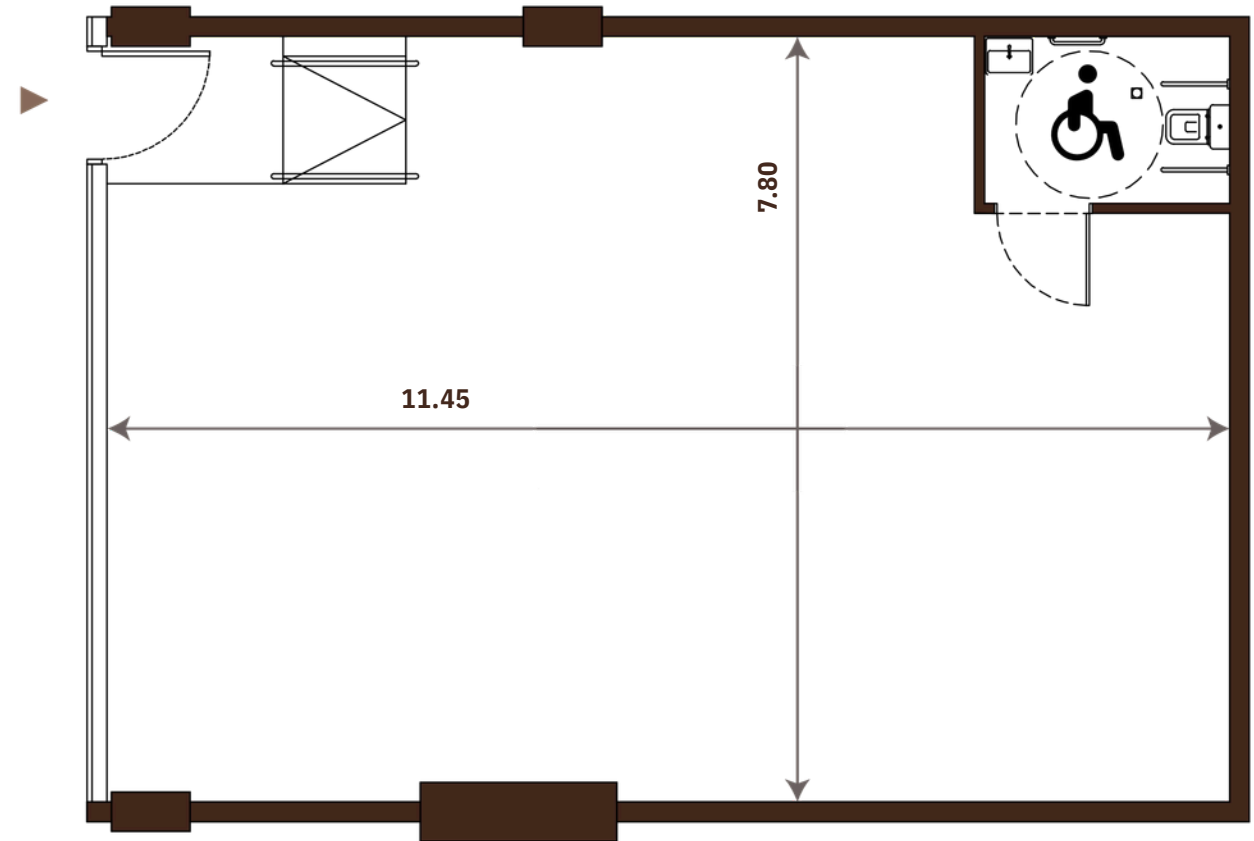

# Retail Floor Plan

## Retail Unit 02

AREA	SQ.M
Unit	94.6 m <sup>2</sup>