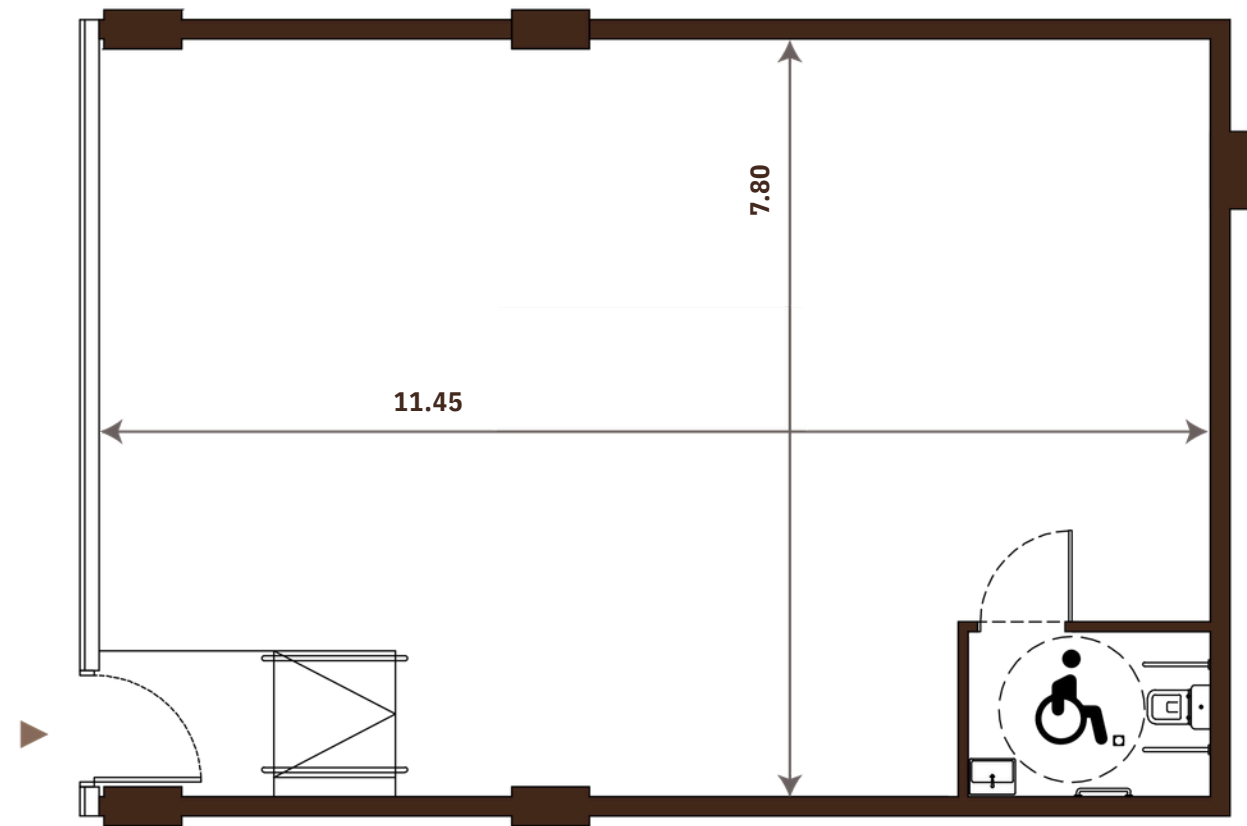

# Retail Floor Plan

## Retail Unit 03

AREA	SQ.M
Unit	94.6 m <sup>2</sup>