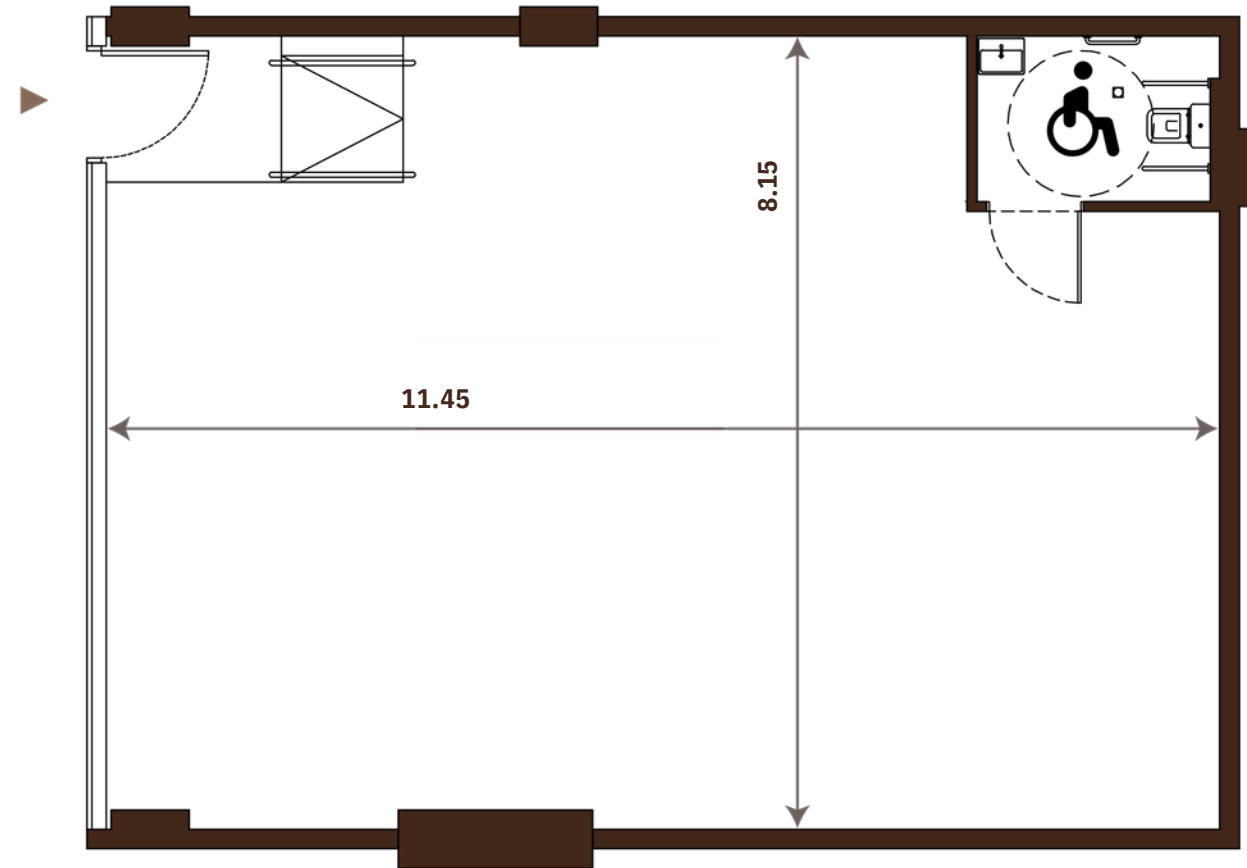

Retail Floor Plan

Retail Unit 04

AREA	SQ.M
Unit	98.5 m ²