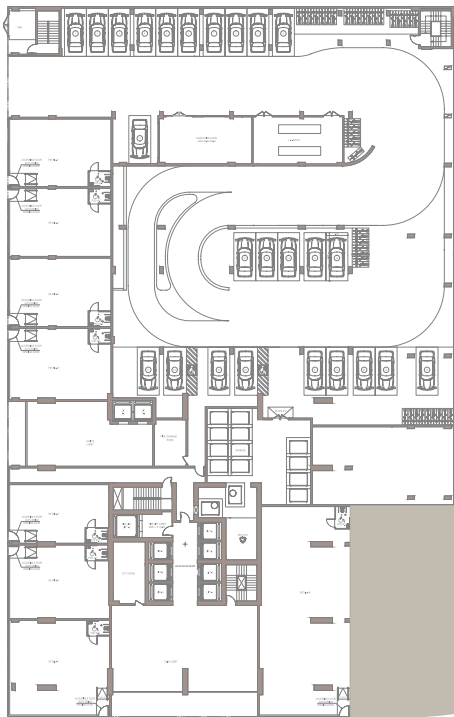

Retail Floor Plan

Retail Unit 09

AREA	SQ.M
Unit	283.6 m ²