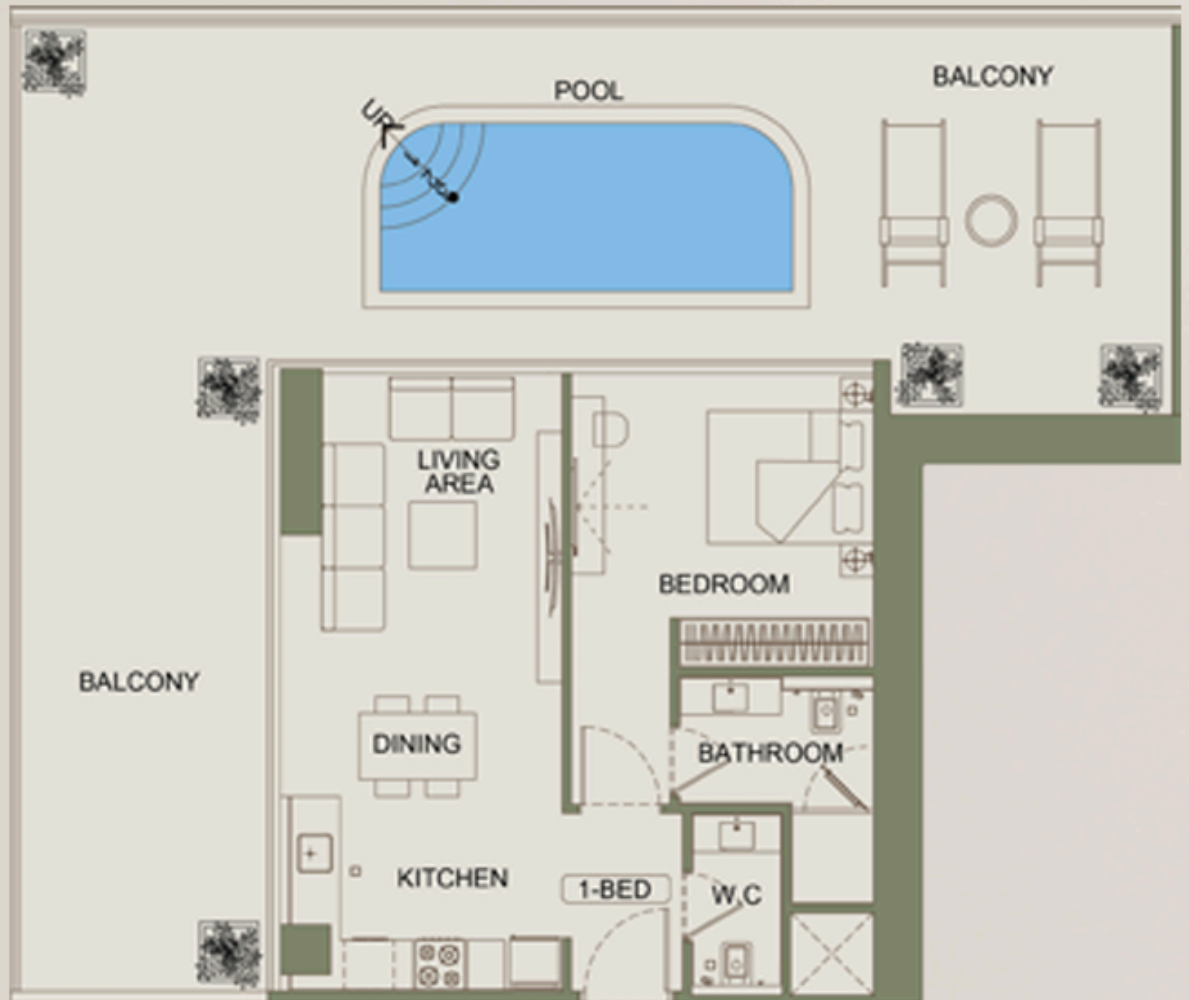

1 BEDROOM TYPE 01

BINGHATTI VINTAGE

AREA	SQ. M	SQ. FT
SUITE AREA	56.34 m ²	606.44 ft ²
BALCONY AREA	84.91 m ²	913.96 ft ²
TOTAL UNIT AREA	141.25 m ²	1520.40 ft ²

FLAT DESIGN COMPONENTS

BATHROOM	5 m ²	KITCHEN	8 m ²
BEDROOM	15 m ²	CORRIDOR	3 m ²
LIVING & DINING	17 m ²	W.C	3 m ²