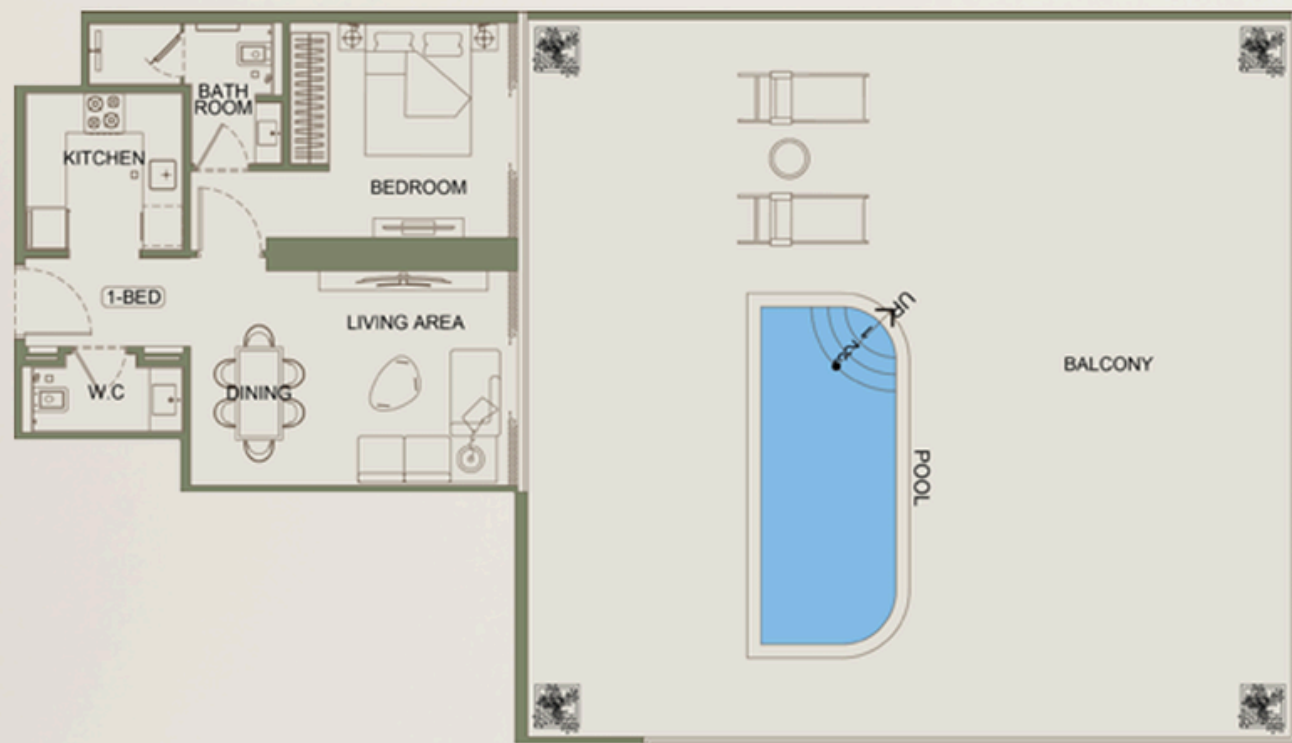

1 BEDROOM TYPE 02

BINGHATTI VINTAGE

AREA	SQ. M	SQ. FT
SUITE AREA	51.91 m ²	558.75 ft ²
BALCONY AREA	127.83 m ²	1375.95 ft ²
TOTAL UNIT AREA	179.74 m ²	1934.71 ft ²

FLAT DESIGN COMPONENTS

BATHROOM	5 m ²	KITCHEN	6 m ²
BEDROOM	13 m ²	CORRIDOR	4 m ²
LIVING & DINING	16 m ²	W.C	3 m ²