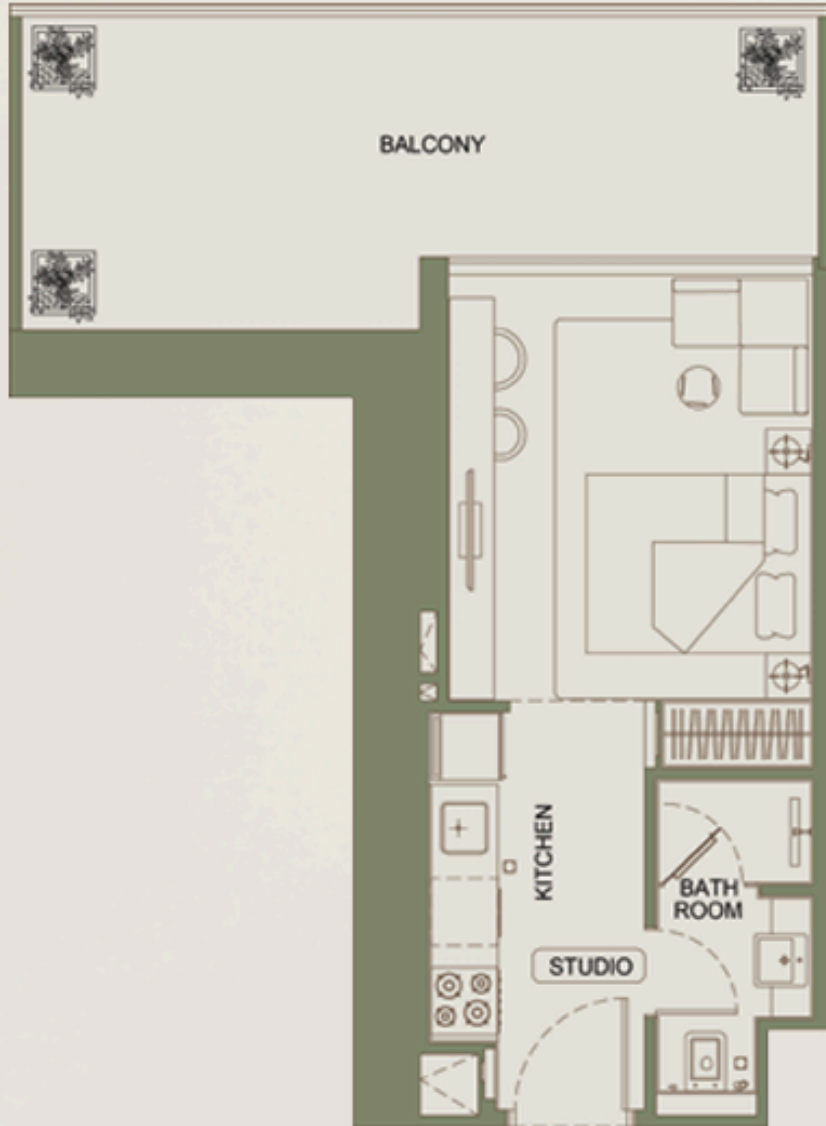

STUDIO TYPE 01

BINGHATTI VINTAGE

AREA	SQ. M	SQ. FT
SUITE AREA	28.02 m ²	301.60 ft ²
BALCONY AREA	19.47 m ²	209.57 ft ²
TOTAL UNIT AREA	47.49 m ²	511.18 ft ²

FLAT DESIGN COMPONENTS

STUDIO	13 m ²
KITCHEN	7 m ²
BATH	4 m ²