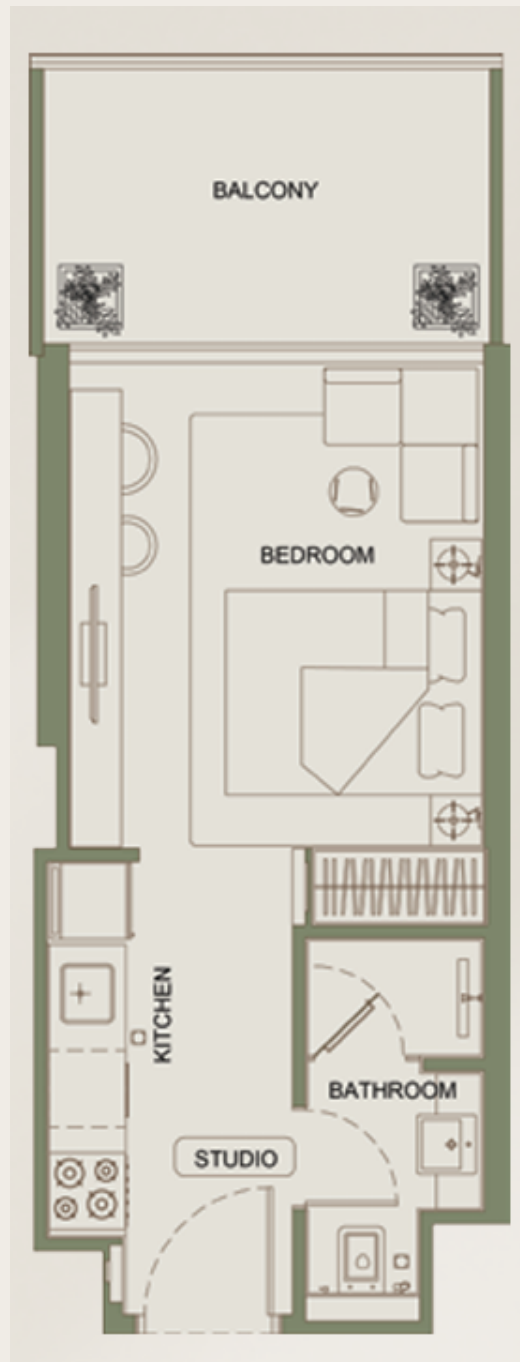

# STUDIO TYPE 03

BINGHATTI VINTAGE

AREA	SQ. M	SQ. FT
SUITE AREA	26.76 m <sup>2</sup>	288.04 ft <sup>2</sup>
BALCONY AREA	8.01 m <sup>2</sup>	86.22 ft <sup>2</sup>
TOTAL UNIT AREA	34.77 m <sup>2</sup>	374.26 ft <sup>2</sup>

## FLAT DESIGN COMPONENTS

STUDIO	13 m <sup>2</sup>
KITCHEN	7 m <sup>2</sup>
BATH	4 m <sup>2</sup>