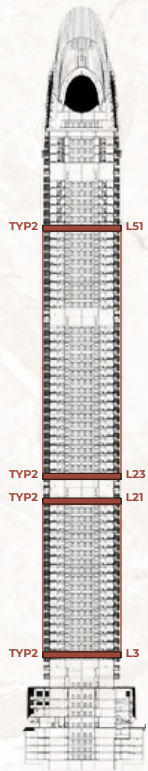

UNIT TYPE - STUDIO

BINGHATTISKYBLADE • TYPE2

AREA	SQ. M	SQ. FT
SUITE AREA	28.74 m ²	309.35 ²
BALCONY AREA	14.16 m ²	152.42 ²
TOTAL UNIT AREA	42.90 m ²	461.77 ²

FLAT DESIGN COMPONENTS	
STUDIO	16 m ²
BATHROOM	3 m ²
KITCHEN	5 m ²
LAUNDRY	1 m ²